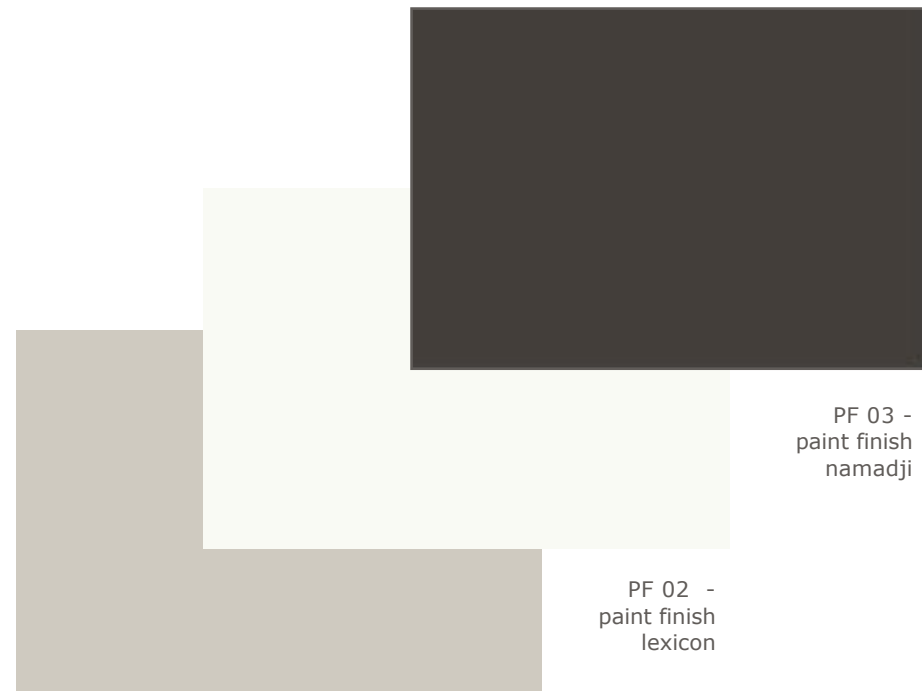

lem bar stool

FB 01 - banquette seating vinyl

TF 01 - timber feature ceiling/wall

swan lounge chair

PF 01 - paint finish grey pebble

PF 02 - paint finish lexicon

PF 03 - paint finish namadji

PF 04 - vinyl wall print